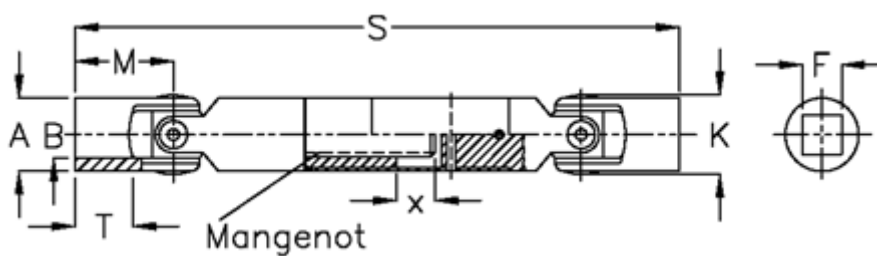

Article number: 077401043

Description: Slip shaft 0.740.104.003 hardened bushes
S=371 X=110 Square 20H9

Measures

A	= 40
F	= 20
Longitudinal ribs	= 6x21x25
M	= 54
MD max N m	= 160
s	= 371
T	= 32
x	= 110